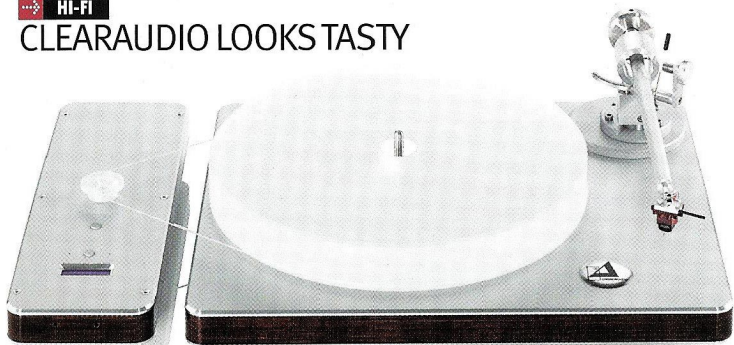

HI-FI

CLEARAUDIO LOOKS TASTY

SANDWICHES ARE TASTY, and they work wonders in hi-fi, too. Clearaudio's Ambient turntable uses an aluminium/panzerholz sandwich to produce an inert, low-resonance plinth. Panzerholz? It's a highly compressed mix of wood and synthetic resin, apparently. Other highlights include an outboard motor unit with an LCD read-out of rotational speed and a polished bronze main bearing. The deck will cost £2285, so start saving!

The partnering tonearm is a development of the Satisfy used on the Award-winning Emotion. It's known by the rather catchy tag of Satisfy Carbon Directwire, and as the name suggests, uses a carbon-fibre arm tube and an unbroken cable from cartridge to phono plugs. The price is £555.