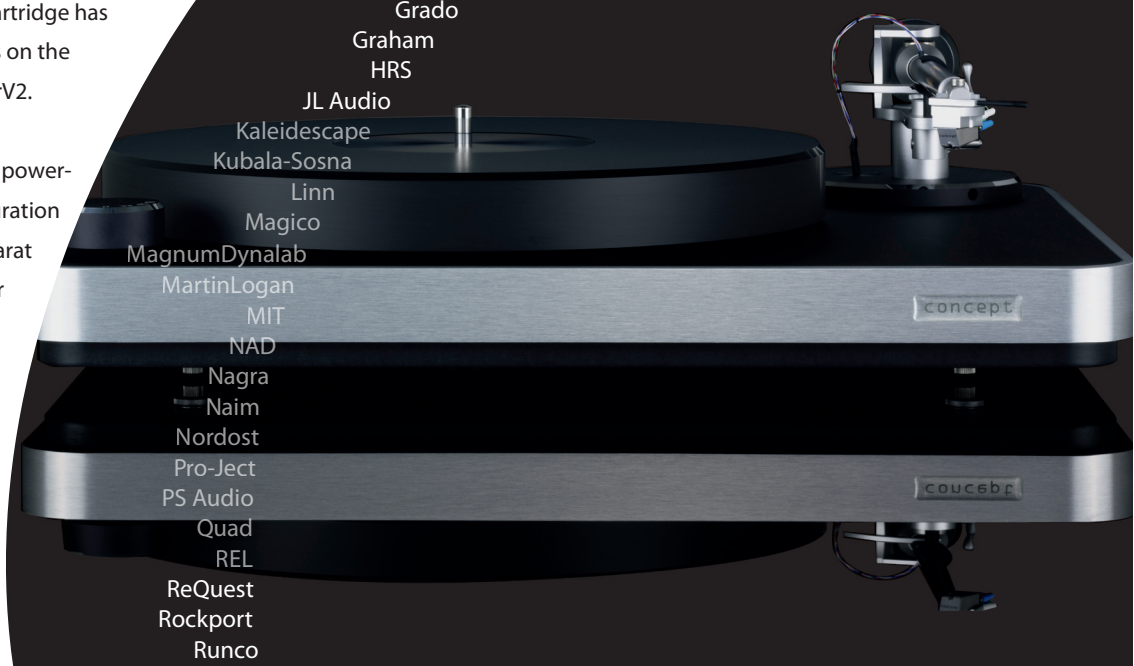

The Clearaudio **Concept** turntable package (available in MM and MC versions) is a world class plug-and-play turntable. Sleek, simple and (most importantly) it makes music come alive. As a bonus, mere mortals can afford it.

The new Clearaudio **Goldfinger Statement** cartridge goes where no cartridge has gone before, and improves on the already sublime GoldfingerV2.

Through the use of a more powerful 12 Magnet Ring configuration (8 in the V2) and pure 24 Karat gold coils with 30% thinner wire, the new Statement is both more dynamic and more delicately resolved. Beyond the reach of mere mortals, but for those with heavenly aspirations...

Call to audition Clearaudio products in one of our state-of-the-art showrooms.

899 Main Street
Waltham, MA 02451
781.893.9000

goodwinshighend.com

GOODWIN'S HIGH END

As always, no hurry, no pressure.

ASC Tube Traps
Audio Research
Basis

Benz Micro

Berkeley Audio Design

Billy Bags

Boulder

Clearaudio

Crestron

DeVore

Dynavector

Dynaudio

Equi=Tech

era

Grado

Graham

HRS

JL Audio

Kaleidescape

Kubala-Sosna

Linn

Magico

MagnumDYNalab

MartinLogan

MIT

NAD

Nagra

Naim

Nordost

Pro-Ject

PS Audio

Quad

REL

ReQuest

Rockport

Runco

Salamander

Shelter

Shunyata

Simaudio Moon

SME

Spectral

Stax

Stewart

Theta

Totem

Verity Audio

VPI

Wisdom

Wolf Cinema

From brilliant Concept...