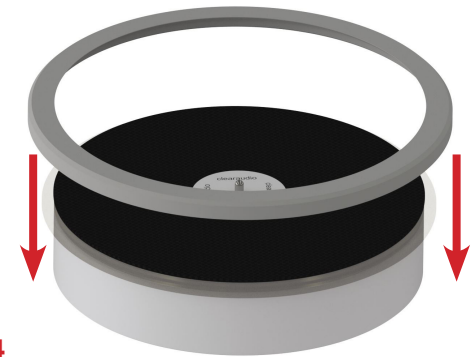

Loving music

Outer Limit with Locator

D

Deutsch

*Kann nur in Verwendung mit **clearaudio** Plattenspieler verwendet werden!

1

2

clearaudio electronic® GmbH

Spardorfer Str. 150 • D-91054 Erlangen • Tel. +49 9131 40300100 • Fax +49 9131 40300119
www.clearaudio.de • www.analogshop.de • info@clearaudio.de
clearaudio © 2016

Vist us on Facebook

Loving music

D

3

4

5

clearaudio electronic® GmbH

Spardorfer Str. 150 • D-91054 Erlangen • Tel. +49 9131 40300100 • Fax +49 9131 40300119
www.clearaudio.de • www.analogshop.de • info@clearaudio.de
clearaudio © 2016

Vist us on Facebook