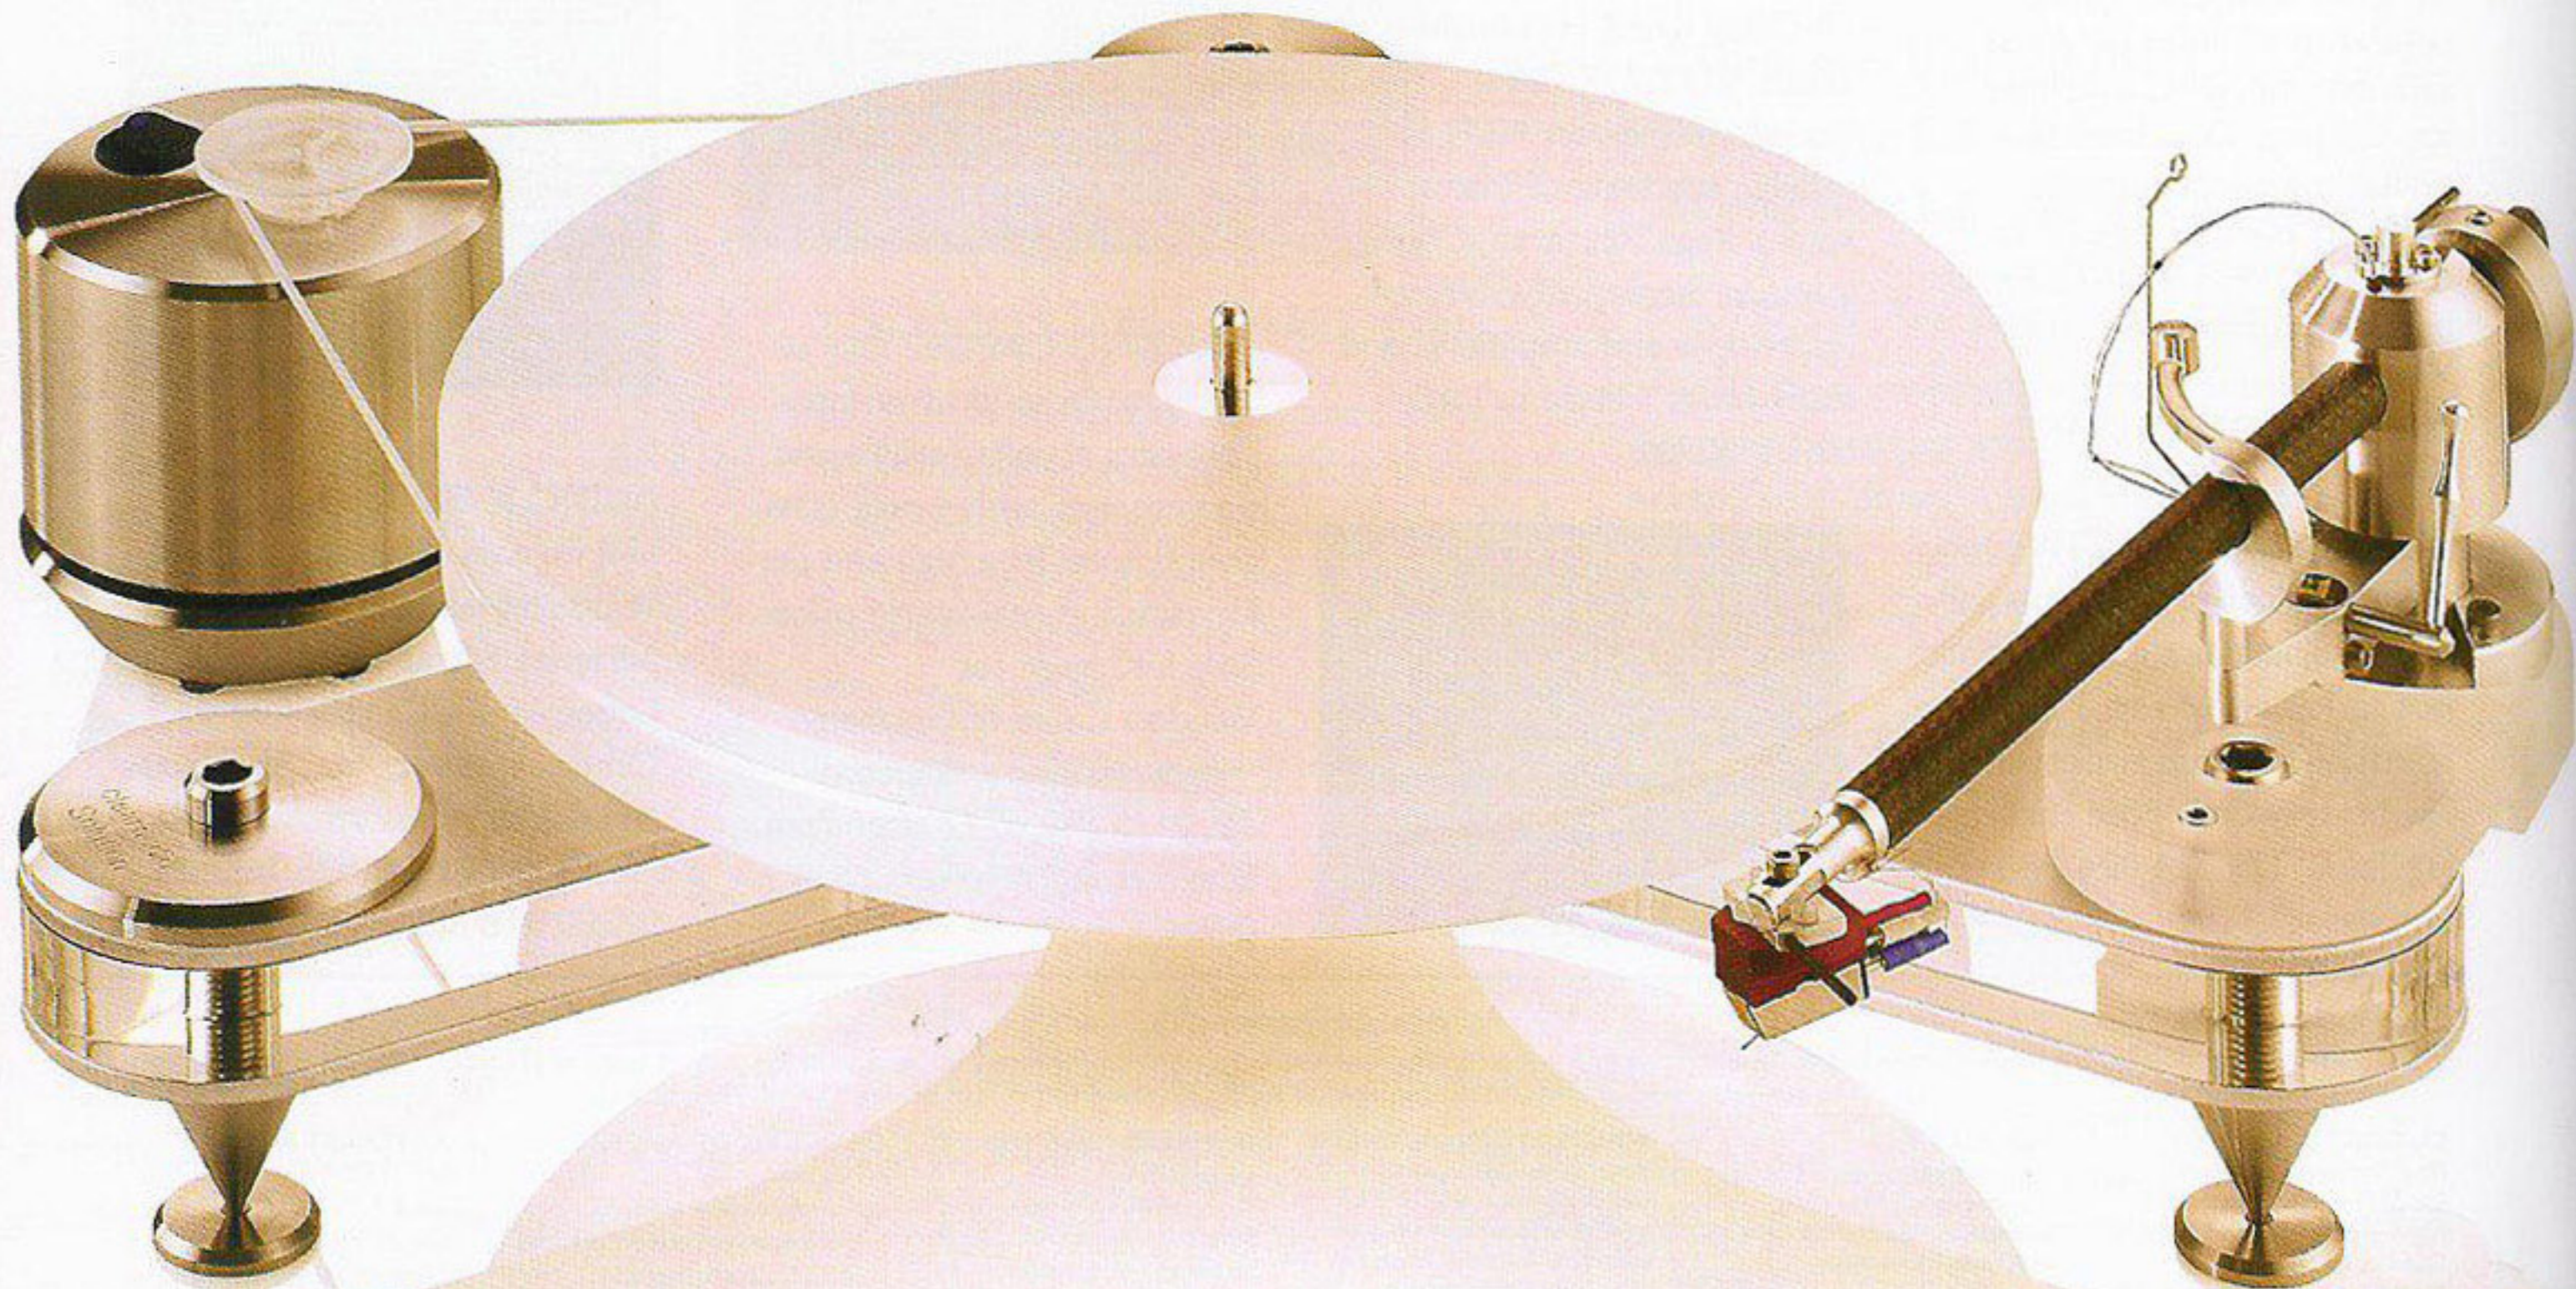

- DENON DL-103R CARTRIDGE
- TRIPLANAR ULTIMATE TONEARM
- ORTOFON RONDO BLUE CARTRIDGE
- THE VINYL REVIVAL: FACT OR FICTION?
- CARTRIDGEMAN CONDUCTOR TONEARM
- WEIGHTING HERE: STYLUS BALANCES TESTED

- PHONOSTAGE SUPERTEST:
GRAHAM SLEE ERA GOLD/ELEVATOR
ACOUSTIC SIGNATURE TANGO
CLEARAUDIO SYMPHONO
LEHMANN BLACK CUBE
ICON AUDIO PS1 MC
TRICHORD DINO+